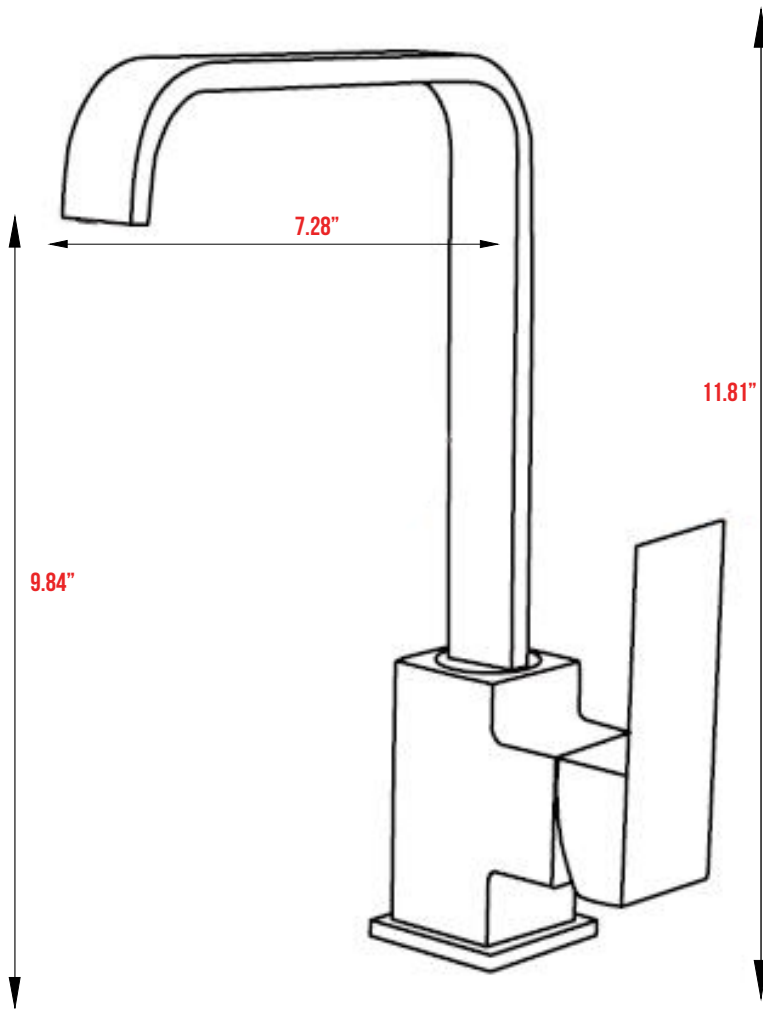

Canal Single Hole Swivel Spout Single Handle Kitchen
Faucet

FEATURES

- High Arc Spout to easily accommodate large pots and pans
- Single Hole design for an easy installation
- Control both the flow and temperature of the water with the Single Lever Handle.
- Drip-free Ceramic Disk cartridge
- UPC / cUPC Certified and ADA Compliant
- Backed by Eisen Home's 2 Year Limited Manufacturer Warranty

	Height	Depth	Width
inches	11.81	7.28	2
mm	300	185	50.8